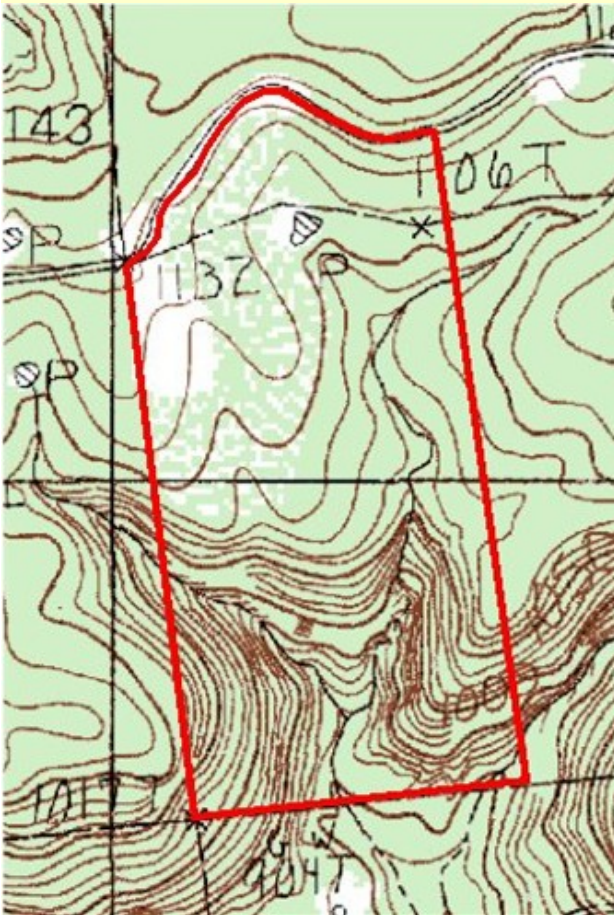

Address: Chesnut Mtn. Rd.

City: Santo

State: Texas

Zip: 76472

Price: \$1,200,000.00

Status: Available

DESCRIPTION

Beautiful 3108 Sq.Ft. rock home located on Chesnut Mountain west of Brazos and north on 98+ acres. Gorgeous, panoramic views can be enjoyed from a spacious 550 Sq.Ft. deck across the back side of the house. These are some of the best views in Palo Pinto county. Landscaping surrounds the home. The home is on Co-op water and is total electric with two "Trane" A/C central air units and two water heaters (one upstairs and one downstairs). The floor plan is open with: A huge den with rock fireplace; Elegant dining area; Kitchen with a breakfast nook. The kitchen includes a Jenn-Air indoor grill and griddle; electric range and oven; microwave; dishwasher and fridge. The kitchen has tile counter tops. A 1/2 bath room with a sink and toilet is located next to the den and dining areas. There are tile floors in many rooms and wood floors in the den and dining areas. The spacious Master bed room downstairs has a walk-in closet and bath. This bathroom has a large storage closet; walk-in shower; bath tub, jack and jill sink. There are three bed rooms upstairs with two full baths. Lots of closet space in this home! 3 walk-in closets, two pantries, plenty of shelves, etc. The house is nestled under beautiful oak and elm shade trees.

The land has three stock ponds on it with a nice bermuda field on top. There are huge elm trees and changes! The land has a big draw going down the mountain with a 20 Ft. waterfall. A nice house could be built on the bottom. The place has road frontage on Chesnut Mtn. Rd. but the house is not visible from the road offering privacy and seclusion to the occupants. The land has plenty of space for wildlife. This place is gorgeous! A must see! Shown by appointment!

Aerial

Topo and Aerial

Topo

Front

Front Porch

Breakfast

Den

Hall